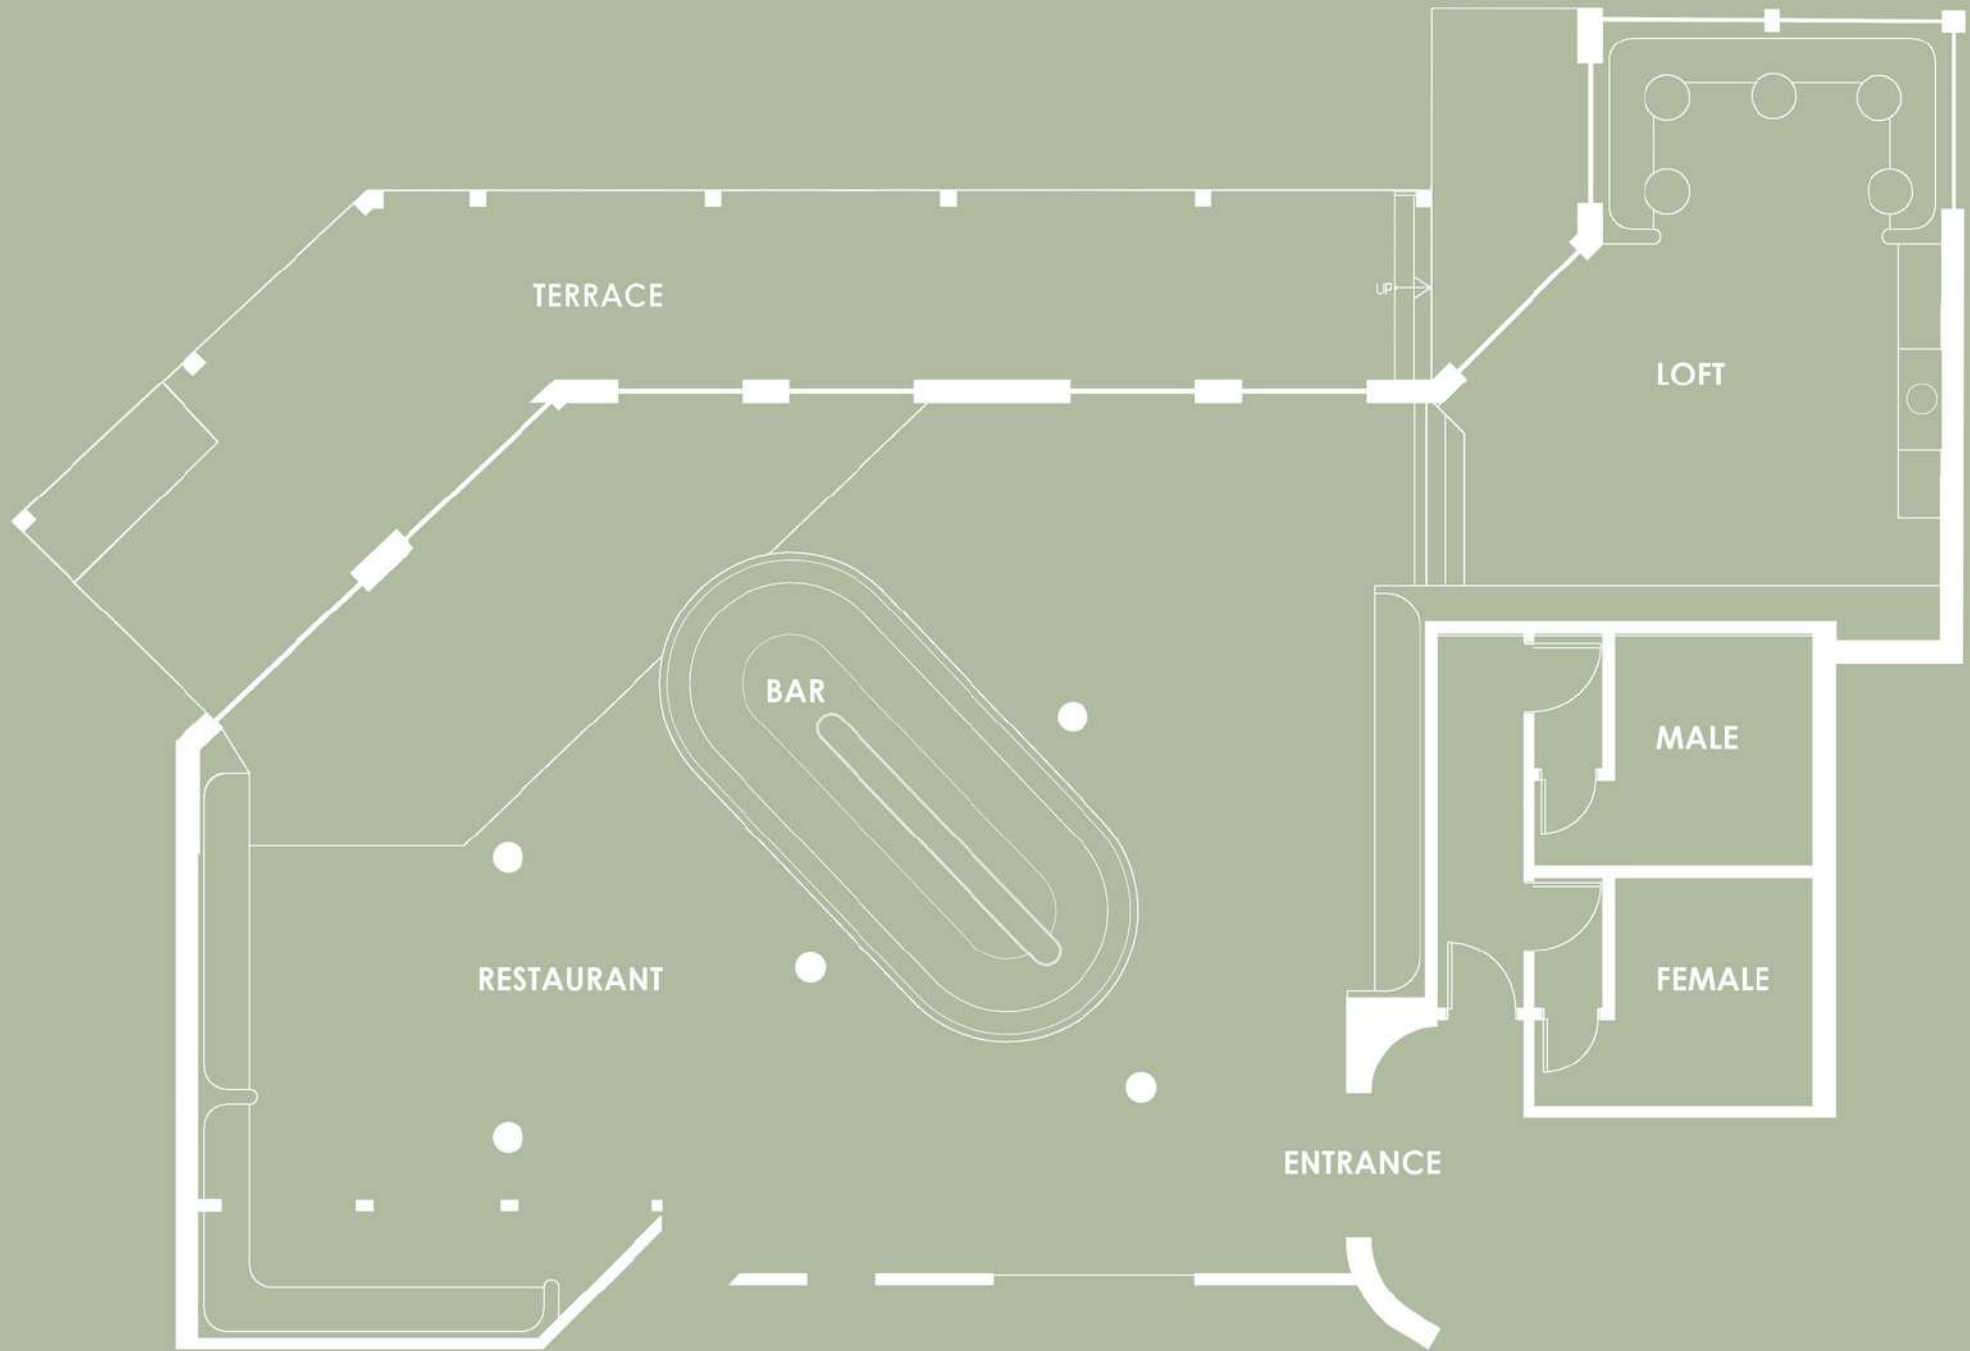

TERRACE

LOFT

BAR

RESTAURANT

MALE

FEMALE

ENTRANCE

UP